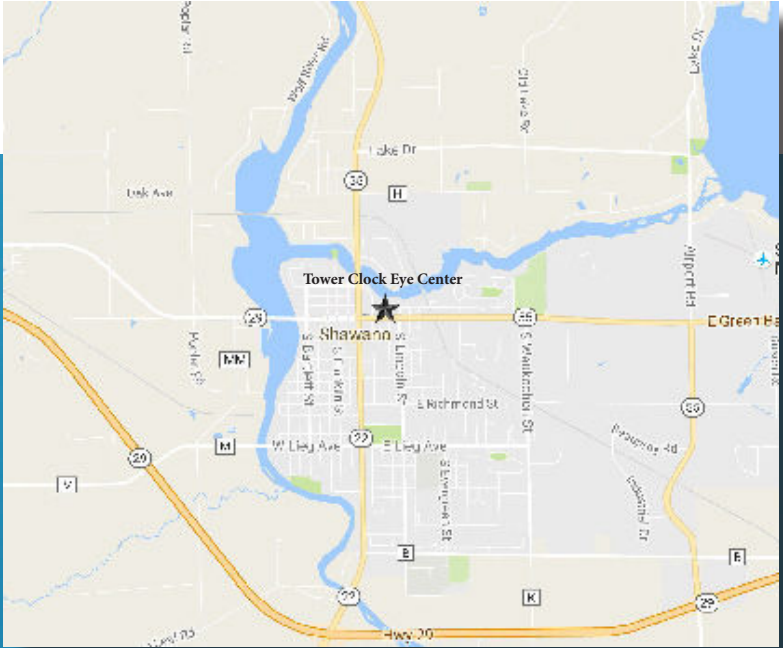

Tyson Schwiesow, MD

Kurt Schwiesow, MD Matthew Thompson, MD

TOWER CLOCK EYE CENTER - MAIN OFFICE

1087 WEST MASON ST.

GREEN BAY, WI 54303

920 499-3102

WWW.TOWERCLOCKEYECENTER.COM

FIND US IN SHAWANO

TOWER CLOCK EYE CENTER
229 EAST GREEN BAY STREET
SHAWANO, WI 54166
920 499-3102
WWW.TOWERCLOCKEYECENTER.COM

Tower Clock Eye Center is centrally located in downtown Shawano, two blocks east of the intersection of S. Main Street (Hwy 22) and East Green Bay Street (Hwy 55).